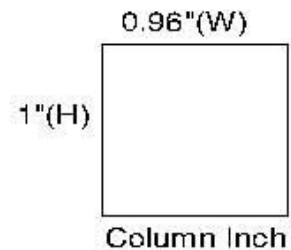

僑
報

THE CHINA PRESS ADVERTISING RATES

TEL: (626) 641-9277 FAX:(626)281-8400
 Head Quarter: 2121 W. Mission Rd, Alhambra, CA 91803

Rate Card		Front Page Mon.-Sat.	Front Page Sun	Color Mon.-Sat.	Color Sun.	B/W Mon.-Sat.	B/W Sun
Unit Price				\$9.00	\$13.00	\$4.50	\$6.50
Unit	Size(HxW)						
60	5x12/10x6			\$540	\$780	\$270	\$390
72	6x12	\$972	\$1426	\$648	\$936	\$324	\$468
120	10x12	\$2400	N/A	\$1080	\$1560	\$540	\$780
240	20x12	\$6000	N/A	\$2160	\$3120	\$1080	\$1560

Mechanical Measurements

Full Page Size 20"(H)x11.5"(W)

20x12=240 Column Inches

One Column Inch 1"x0.96"(W)

*Order special page, 20% surcharge will be added.

*4 times/month:10% discount; 8 times/month: 15%discount; 13 times/month:
 20% discount within one month.